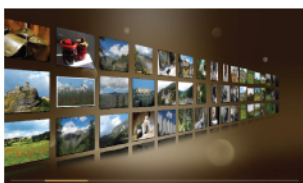

# Mio Moov V780

7" Navigation, Entertainment and Internet Device

3D Interface

YouTube™

Music

E-mail

Digital TV

Photo