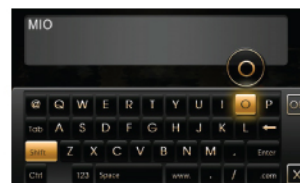

# Mio Moov V780

7" Navigation, Entertainment and Internet Device

3D Interface

YouTube™

Music

E-mail

Digital TV

Photo

Web Browser

Virtual Keyboard