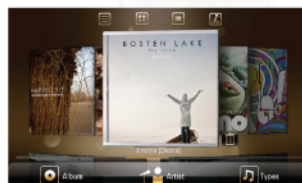

# Mio Moov V780

7" Navigation, Entertainment and Internet Device

3D Interface

YouTube™

Music

E-mail

Digital TV

Photo